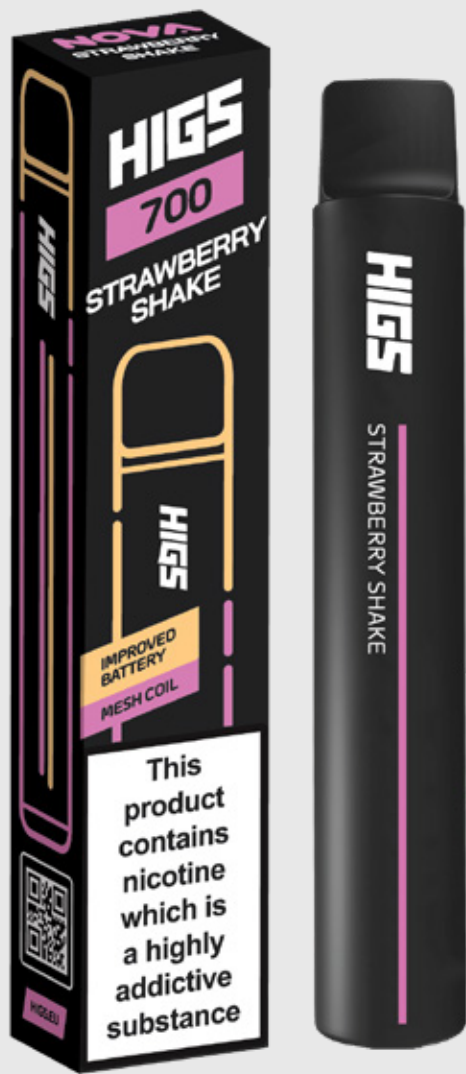

HIGS NOVA 700

MESH-COIL • CLASSIC DESIGN

SPECIFICATION

Coil _____	Mesh	E-liquid _____	2 ml
Body _____	Metal	Inhale type _____	MTL
Puffs _____	up to 700	Battery _____	400 mAh
Nicotine _____	14.9 mg	Master case _____	400 pcs

CLASSIC FLAVORS

- Banana Ice
- Black Berries
- Red Berries
- Crazy Melon
- Grape Ice
- Raspberry Peach
- Watermelon Ice
- Strawberry Watermelon
- Cherry Ice
- Double Apple
- Mango Maracuya
- Pineapple Lemon
- Fizzy Cola
- Grape Cranberry
- Fresh Grapefruit
- Lemon Lime
- Strawberry Shake
- Cinnamon Roll
- Apple Strudel
- Lemon Pie
- Light Mint
- Black Mint
- Cool Mint

CLASSIC FLAVORS